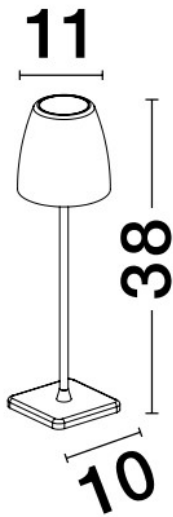

NOVA LUCE

PRODUCT DATASHEET

Version: 001

PRODUCT PHOTOGRAPH

TECHNICAL DRAWING

GENERAL INFORMATION

Product Code	9223997
Collection	Outdoor
Product Category	Table
Product Family	COLT
Mounting Location	N/A
Application Environment	Outdoor

DIMENSION & WEIGHT

LxWxH (cm)	L: 11 W: 11 H: 38
Cut out (cm)	N/A
Weight (Kgr)	1.2

MATERIAL & COLOR

Product Color	Dark Grey
Body Material	Die-Casting Aluminium -Acrylic

APPLICATION & MOUNTING

Ambient Working Temp.	Max 40 oC
Type of Protection	IP54
Dimmable	Yes
Type of Dimming (Optional)	Touch Dimming
Mounting type	Portable
Mounting Depth (cm)	N/A
Led Module Replaceable	No
Light Source	LED

Power (Nominal)	2W
Input voltage (Nominal)	5Vdc
Mains Frequency	50/60Hz

PHOTOMETRICAL DATA

Luminous Flux	207 lm
Color Temperature	3000K
Light Color (Designation)	Warm White

WARRANTY

Warranty	3 Years
----------	----------------