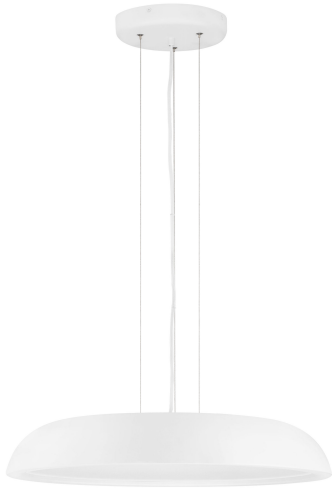

NOVA LUCE

PRODUCT DATASHEET

Version: 001

PRODUCT PHOTOGRAPH

TECHNICAL DRAWING