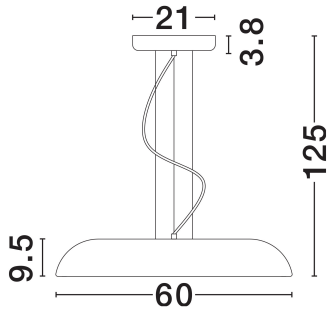

GENERAL INFORMATION

Product Code	9268039
Collection	Indoor
Product Category	Suspension
Product Family	Felicia
Mounting Location	Wall
Application Environment	Indoor
Specifications	N/A

DIMENSION & WEIGHT

LxWxH (cm)	D: 60 H: 125
Cut Out (cm)	N/A
Weight (Kgr)	3.5

MATERIAL & COLOR

Product Color	Sandy White
Body Material	Steel, Aluminium & Acrylic

APPLICATION & MOUNTING

Ambient Working Temp.	Max 45°C
Type of Protection	IP20
Dimmable	Yes
Type of Dimming	Triac
Mounting type	Surface
Mounting Depth (cm)	N/A
Led Module Replaceable	No
Light Source	LED

NOVA LUCE S.A

Schimatari Viotias
32009, Greece

+30 22620 58 121
+30 22620 56 743

info@novaluce.com
www.novaluce.com