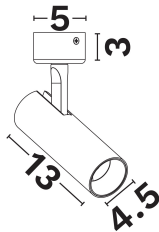

DIMENSION & WEIGHT

LxWxH (cm)	D:4.5 H:13 cm
Cut out (cm)	N/A
Weight (Kgr)	0,416

TECHNICAL DRAWING

MATERIAL & COLOR

Product Color	White
Body Material	Aluminium
Cover Material	N/A

APPLICATION & MOUNTING

Ambient Working Temp.	45 C
Type of Protection	IP20
Protection Class IK	IK03
Dimmable	No
Type of Dimming (Optional)	N/A
Mounting type	Surface
Mounting Depth (cm)	Ceiling
Led Module Replaceable	No
Light Source	Led
Adjustable	Yes