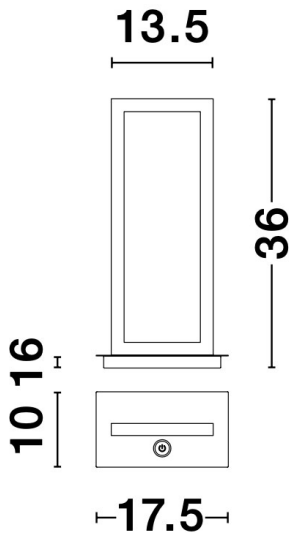

NOVA LUCE

PRODUCT DATASHEET

Version: 001

PRODUCT PHOTOGRAPH

TECHNICAL DRAWING

GENERAL INFORMATION

Product Code	9500811
Collection	Decorative
Product Category	Table
Product Family	Wenna
Mounting Location	N/A
Application Environment	Indoor

DIMENSION & WEIGHT

LxWxH (cm)	L: 17.5 W: 10 H: 36
Cut out (cm)	N/A
Weight (Kgr)	1.9

MATERIAL & COLOR

Product Color	Sandy Black
Body Material	Aluminium & Acrylic

APPLICATION & MOUNTING

Ambient Working Temp.	Max 45 oC
Type of Protection	IP20
Dimmable	No
Type of Dimming (Optional)	N/A
Mounting type	N/A
Mounting Depth (cm)	N/A
Led Module Replaceable	No
Light Source	LED

Power (Nominal)	11W
Input voltage (Nominal)	220-240Vac
Mains Frequency	50/60Hz

PHOTOMETRICAL DATA

Luminous Flux	699 lm
Color Temperature	3000K
Light Color (Designation)	Warm White

WARRANTY

Warranty	3 Years
----------	----------------