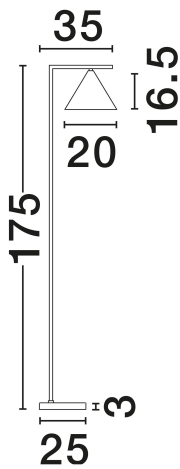

NOVA LUCE

PRODUCT DATASHEET

Version: 001

PRODUCT PHOTOGRAPH

TECHNICAL DRAWING

GENERAL INFORMATION

Product Code	9501236
Collection	Indoor
Product Category	Floor
Product Family	Sway
Mounting Location	Floor
Application Environment	Indoor
Specifications	N/A

DIMENSION & WEIGHT

LxWxH (cm)	D: 25 W: 35 H: 175
Cut Out (cm)	N/A
Weight (Kgr)	4.5

MATERIAL & COLOR

Product Color	Brass & White
Body Material	Metal & Marble

APPLICATION & MOUNTING

Ambient Working Temp.	Max 45°C
Type of Protection	IP20
Dimmable	Yes
Type of Dimming	N/A
Mounting type	Surface
Mounting Depth (cm)	N/A
Led Module Replaceable	Yes
Light Source	E27

Power (Nominal)	1x12W
Input voltage (Nominal)	100-240V
Mains Frequency	50/60Hz

PHOTOMETRICAL DATA

Luminous Flux	N/A
Color Temperature	N/A
Light Color (Designation)	N/A

WARRANTY

Warranty	3 Years
----------	----------------