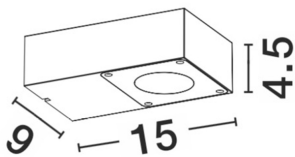

GENERAL INFORMATION

Product Code	713411
Collection	Outdoor
Product Category	Wall
Product Family	APOLLO
Mounting Location	Wall
Application Environment	Outdoor

DIMENSION & WEIGHT

LxWxH (cm)	L: 9 W: 15 H: 4,5
Cut out (cm)	N/A
Weight (Kgr)	0.5

MATERIAL & COLOR

Product Color	Dark Grey
Body Material	Aluminium-Acrylic

APPLICATION & MOUNTING

Ambient Working Temp.	Max 40 oC
Type of Protection	IP54
Dimmable	No
Type of Dimming (Optional)	N/A
Mounting type	Surface
Mounting Depth (cm)	N/A
Led Module Replaceable	No
Light Source	LED

NOVA LUCE S.A

Schimatari Viotias
32009, Greece

+30 22620 58 121
+30 22620 56 743

info@novaluce.com
www.novaluce.com