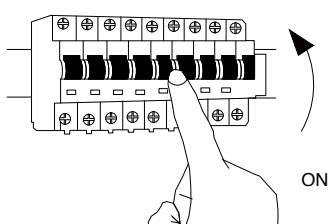

NOVA LUCE

9028836

1

Turn off the general switch

2

Drill holes & apply plastic anchors
With screws

3

Connect the wires

4

Apply the side screws

5

Apply the bulb

6

Apply the glass
& The side screws

7

Turn on the general switch