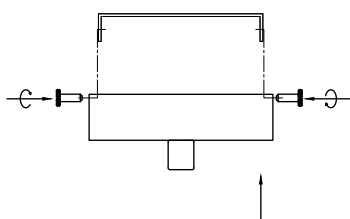

NOVA LUCE

9028836

1

Turn off the general switch

2

Drill holes & apply plastic anchors
With screws

3

Connect the wires

4

Apply the side screws

5

Apply the bulb

6

Apply the glass
& The side screws

7

Turn on the general switch