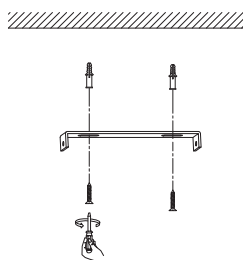

NOVA LUCE

9028836

1

Turn off the general switch

2

Drill holes & apply plastic anchors
With screws

3

Connect the wires

4

Apply the side screws

5

Apply the bulb

6

Apply the glass
& The side screws

7

Turn on the general switch