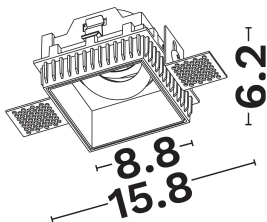

DIMENSION & WEIGHT

LxWxH (cm)	L: 8.8 H: 6.2 cm
Cut out (cm)	8,5 X 8,5
Weight (Kgr)	0,369

TECHNICAL DRAWING

MATERIAL & COLOR

Product Color	White
Body Material	Aluminium
Cover Material	N/A

APPLICATION & MOUNTING