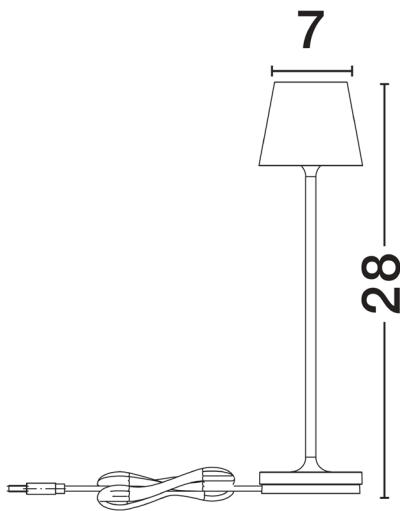

NOVA LUCE

PRODUCT DATASHEET

Version: 001

PRODUCT PHOTOGRAPH

GENERAL INFORMATION

Product Code	9030714
Collection	Outdoor
Product Category	Table
Product Family	Petit
Mounting Location	N/A
Application Environment	Outdoor
Specifications	Antisalt Protection

DIMENSION & WEIGHT

LxWxH (cm)	D: 7 H: 28
Cut out (cm)	N/A
Weight (Kgr)	0.38

TECHNICAL DRAWING

MATERIAL & COLOR

Product Color	Olive Green
Body Material	Aluminium & Pc

APPLICATION & MOUNTING

Ambient Working Temp.	Max 45 oC
Type of Protection	IP54
Dimmable	Yes
Type of Dimming (Optional)	Touch dimming
Mounting type	Surface
Mounting Depth (cm)	N/A
Led Module Replaceable	No
Light Source	LED

Power (Nominal)	2 W
Input voltage (Nominal)	220-240Vac
Mains Frequency	50/60Hz

PHOTOMETRICAL DATA

Luminous Flux	101 lm
Color Temperature	3000 K
Light Color (Designation)	Warm White

WARRANTY

Warranty	3 Years
----------	----------------