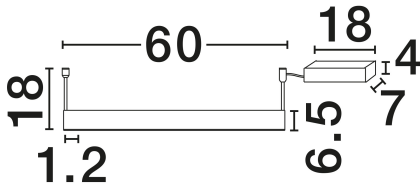

TECHNICAL DRAWING

APPLICATION & MOUNTING

Ambient Working Temp.	Max 45°C
Type of Protection	IP20
Dimmable	Yes
Type of Dimming	Triac
Mounting type	Surface
Mounting Depth (cm)	N/A
Led Module Replaceable	No
Light Source	LED

NOVA LUCE S.A

Schimatari Viotias
32009, Greece

+30 22620 58 121
+30 22620 56 743

info@novaluce.com
www.novaluce.com