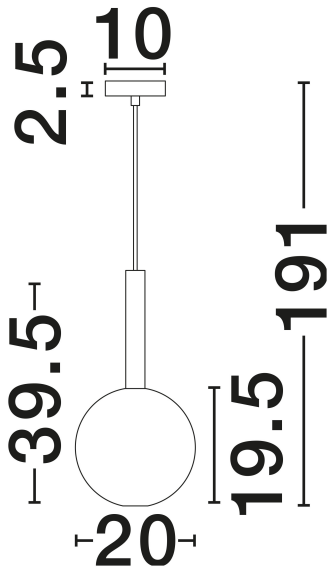

NOVA LUCE

PRODUCT DATASHEET

Version: 001

PRODUCT PHOTOGRAPH

TECHNICAL DRAWING

GENERAL INFORMATION

Product Code	9028831
Collection	Indoor
Product Category	Suspension
Product Family	Amelia
Mounting Location	Ceiling
Application Environment	Indoor
Specifications	N/A

DIMENSION & WEIGHT

LxWxH (cm)	D: 20 H: 190.5
Cut Out (cm)	N/A
Weight (Kgr)	0.8

MATERIAL & COLOR

Product Color	Clear & Sandy Gold
Body Material	Glass & Metal

APPLICATION & MOUNTING

Ambient Working Temp.	Max 45°C
Type of Protection	IP20
Dimmable	N/A
Type of Dimming	N/A
Mounting type	Surface
Mounting Depth (cm)	N/A
Led Module Replaceable	Yes
Light Source	G9

Power (Nominal)	1x5W
Input voltage (Nominal)	100-240V
Mains Frequency	50/60Hz

PHOTOMETRICAL DATA

Luminus Flux	N/A
Color Temperature	N/A
Light Color (Designation)	N/A

WARRANTY

Warranty	3 Years
----------	----------------