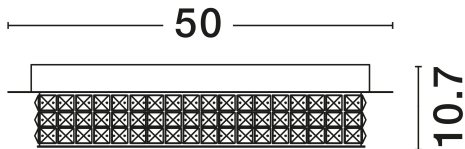

TECHNICAL DRAWING

NOVA LUCE S.A

Schimatari Viotias
32009, Greece

+30 22620 58 121
+30 22620 56 743

info@novaluce.com
www.novaluce.com