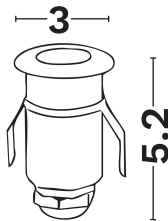

DIMENSION & WEIGHT

LxWxH (cm)	D:3 H:5.2 cm
Cut out (cm)	2,7
Weight (Kgr)	N/A

TECHNICAL DRAWING

MATERIAL & COLOR

Product Color	Silver
Body Material	Stainless Steel 316
Cover Material	N/A

APPLICATION & MOUNTING