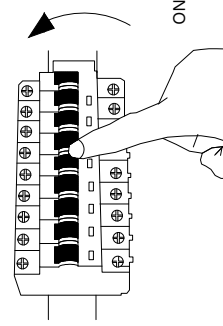

NOVA LUCE

9136184

1

Turn off the general switch

7

Turn on the general switch

1. Turn off the general switch
2. Drill holes & apply plastic anchors
3. Apply the bulb
4. Apply the cap
5. Connect the wires
6. Apply screws
7. Turn on the general switch