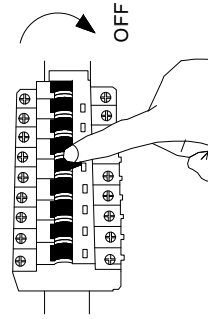

NOVA LUCE

9136184

1

Turn off the general switch

7

Turn on the general switch

1. Turn off the general switch
2. Drill holes & apply plastic anchors
3. Apply the bulb
4. Apply the cap
5. Connect the wires
6. Apply screws
7. Turn on the general switch