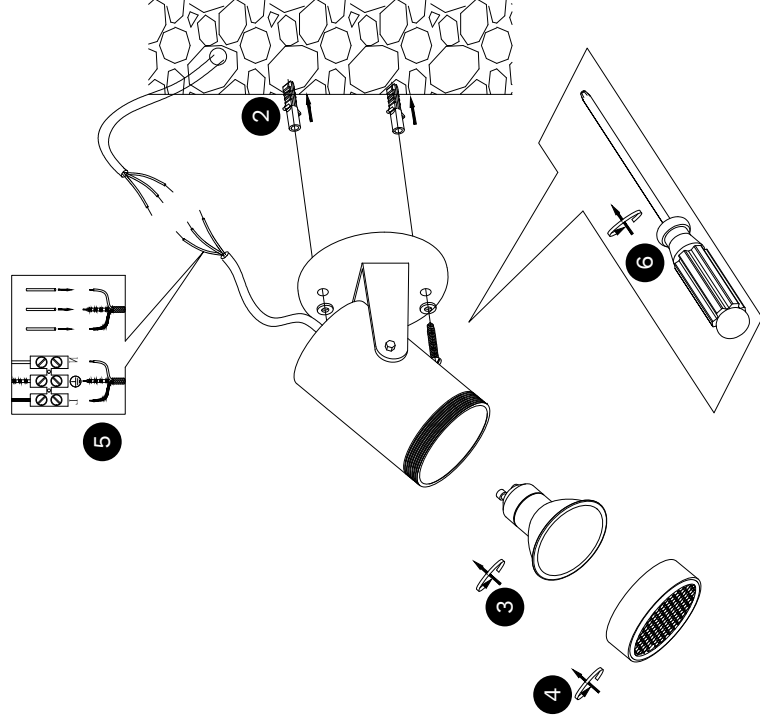

NOVA LUCE

9136184

1

Turn off the general switch

7

Turn on the general switch

1. Turn off the general switch
2. Drill holes & apply plastic anchors
3. Apply the bulb
4. Apply the cap
5. Connect the wires
6. Apply screws
7. Turn on the general switch