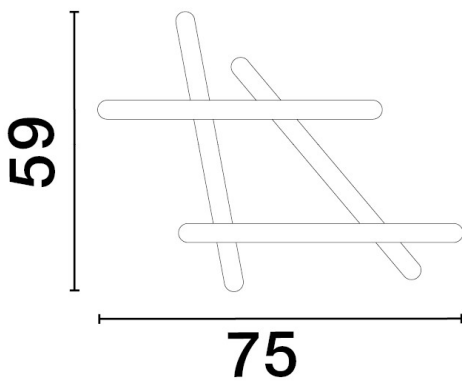

NOVA LUCE

PRODUCT DATASHEET

Version: 001

PRODUCT PHOTOGRAPH

TECHNICAL DRAWING

GENERAL INFORMATION

Product Code	9210926
Collection	Decorative
Product Category	Ceiling
Product Family	Willow
Mounting Location	Ceiling
Application Environment	Indoor

DIMENSION & WEIGHT

LxWxH (cm)	L: 75 W: 59 H: 5.6
Cut out (cm)	N/A
Weight (Kgr)	2.5

MATERIAL & COLOR

Product Color	Sandy White
Body Material	Aluminium & Acrylic

APPLICATION & MOUNTING

Ambient Working Temp.	Max 45 oC
Type of Protection	IP20
Dimmable	No
Type of Dimming (Optional)	N/A
Mounting type	Ceiling
Mounting Depth (cm)	N/A
Led Module Replaceable	No
Light Source	LED