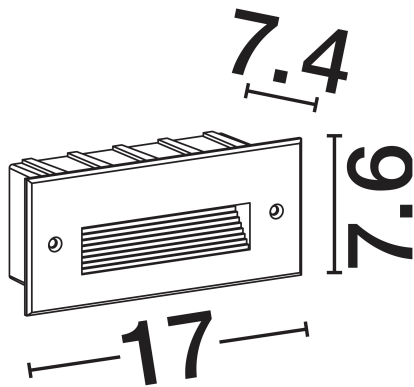

NOVA LUCE

PRODUCT DATASHEET

Version: 001

PRODUCT PHOTOGRAPH

GENERAL INFORMATION

Product Code	9030774
Collection	Outdoor
Product Category	Step Lights
Product Family	Polka
Mounting Location	Wall
Application Environment	Outdoor
Specifications	N/A

DIMENSION & WEIGHT

LxWxH (cm)	L:17 W:7.4 H:7.6 cm
Cut out (cm)	N/A
Weight (Kgr)	0.4

TECHNICAL DRAWING

MATERIAL & COLOR

Product Color	Sandy Black
Body Material	Aluminium & Pc

APPLICATION & MOUNTING

Ambient Working Temp.	Max 45 oC
Type of Protection	IP65
Dimmable	No
Type of Dimming	N/A
Mounting type	Surface
Mounting Depth (cm)	N/A
Led Module Replaceable	No
Light Source	LED

Power (Nominal)	5w
Input voltage (Nominal)	220-240Vac
Mains Frequency	50/60Hz

PHOTOMETRICAL DATA

Luminus Flux	55lm
Color Temperature	3000K
Light Color (Designation)	Warm White

WARRANTY

Warranty	3 Years
----------	----------------