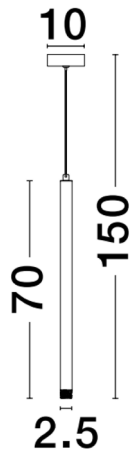

NOVA LUCE

PRODUCT DATASHEET

Version: 001

PRODUCT PHOTOGRAPH

TECHNICAL DRAWING

GENERAL INFORMATION

Product Code	9287919
Collection	Decorative
Product Category	Suspension
Product Family	Trimle
Mounting Location	Ceiling
Application Environment	Indoor

DIMENSION & WEIGHT

LxWxH (cm)	L: 2,5 W: 70 H: 150
Cut out (cm)	N/A
Weight (Kgr)	1.0

MATERIAL & COLOR

Product Color	Brushed Gold
Body Material	Aluminium & Acrylic

APPLICATION & MOUNTING

Ambient Working Temp.	Max 45 oC
Type of Protection	IP20
Dimmable	No
Type of Dimming (Optional)	N/A
Mounting type	Ceiling
Mounting Depth (cm)	N/A
Led Module Replaceable	No
Light Source	LED

Power (Nominal)	3W
Input voltage (Nominal)	220-240Vac
Mains Frequency	50/60Hz

PHOTOMETRICAL DATA

Luminous Flux	271 lm
Color Temperature	3000K
Light Color (Designation)	Warm White

WARRANTY

Warranty	3 Years
----------	----------------