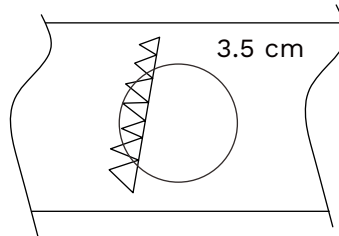

# NOVA LUCE

9844047

1

Turn off the general switch

2

Create a CutOut

3

Connect wires