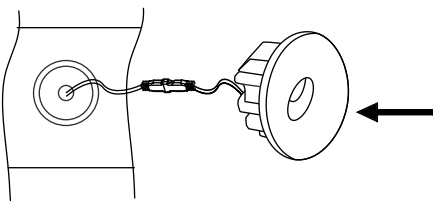

Connect wires

4