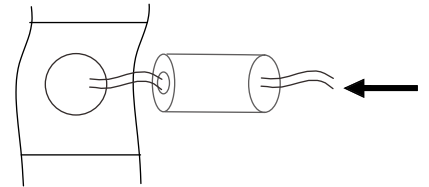

# NOVA LUCE

9844047

1

Turn off the general switch

2

Create a CutOut

3

Connect wires

4

Fix the luminaire to the ceiling

5

Turn on the general switch

6

Turn on the light