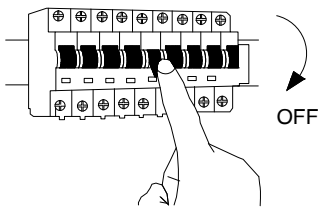

# NOVA LUCE

9844047

1

Turn off the general switch

2

Create a CutOut

3

Connect wires