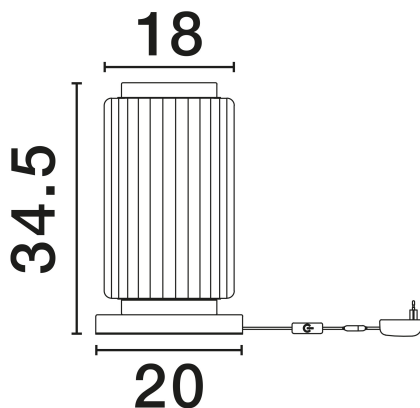

NOVA LUCE

PRODUCT DATASHEET

Version: 001

PRODUCT PHOTOGRAPH

TECHNICAL DRAWING

GENERAL INFORMATION

Product Code	9236234
Collection	Indoor
Product Category	Table
Product Family	Vesper
Mounting Location	Table
Application Environment	Indoor
Specifications	N/A

DIMENSION & WEIGHT

LxWxH (cm)	D: 20 H: 34.5
Cut Out (cm)	N/A
Weight (Kgr)	3.7

MATERIAL & COLOR

Product Color	Amber & Glossy Gold
Body Material	Metal & Glass

APPLICATION & MOUNTING

Ambient Working Temp.	Max 45°C
Type of Protection	IP20
Dimmable	Yes
Type of Dimming	Triac
Mounting type	Surface
Mounting Depth (cm)	N/A
Led Module Replaceable	No
Light Source	LED

Power (Nominal)	10W
Input voltage (Nominal)	220-240V
Mains Frequency	50/60Hz

PHOTOMETRICAL DATA

Luminous Flux	700lm
Color Temperature	3000K
Light Color (Designation)	Warm White

WARRANTY

Warranty	3 Years
----------	----------------