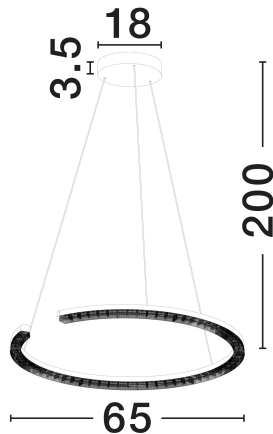

NOVA LUCE

PRODUCT DATASHEET

Version: 001

PRODUCT PHOTOGRAPH

TECHNICAL DRAWING

GENERAL INFORMATION

Product Code	9030955
Collection	Indoor
Product Category	Suspension
Product Family	Greamy
Mounting Location	Wall
Application Environment	Indoor
Specifications	N/A

DIMENSION & WEIGHT

LxWxH (cm)	D: 65 H: 200
Cut Out (cm)	N/A
Weight (Kgr)	2

MATERIAL & COLOR

Product Color	Gold
Body Material	Aluminium

APPLICATION & MOUNTING

Ambient Working Temp.	Max 45°C
Type of Protection	IP20
Dimmable	Yes
Type of Dimming	Triac
Mounting type	Surface
Mounting Depth (cm)	N/A
Led Module Replaceable	No
Light Source	LED

Power (Nominal)	30W
Input voltage (Nominal)	220-240V
Mains Frequency	50/60Hz

PHOTOMETRICAL DATA

Luminous Flux	1950lm
Color Temperature	3000K
Light Color (Designation)	Warm White

WARRANTY

Warranty	3 Years
----------	----------------