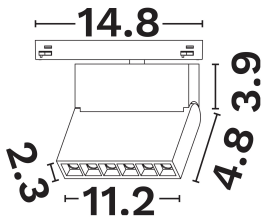

DIMENSION & WEIGHT

LxWxH (cm)	L:11.2 W:2.3 H:8.7 cm
Cut out (cm)	N/A
Weight (Kgr)	N/A

TECHNICAL DRAWING

MATERIAL & COLOR

Product Color	Black
Body Material	Aluminium
Cover Material	N/A

APPLICATION & MOUNTING