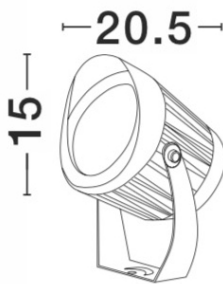

NOVA LUCE

PRODUCT DATASHEET

Version: 001

PRODUCT PHOTOGRAPH

TECHNICAL DRAWING

GENERAL INFORMATION

Product Code	9240679
Collection	Outdoor
Product Category	Spotlights
Product Family	NORTH
Mounting Location	Ground
Application Environment	Outdoor

DIMENSION & WEIGHT

LxWxH (cm)	D: 15 H: 20,5
Cut out (cm)	N/A
Weight (Kgr)	1.9

MATERIAL & COLOR

Product Color	Black
Body Material	Aluminium&-Glass

APPLICATION & MOUNTING

Ambient Working Temp.	Max 40 oC
Type of Protection	IP65
Dimmable	No
Type of Dimming (Optional)	N/A
Mounting type	Surface
Mounting Depth (cm)	N/A
Led Module Replaceable	No
Light Source	LED