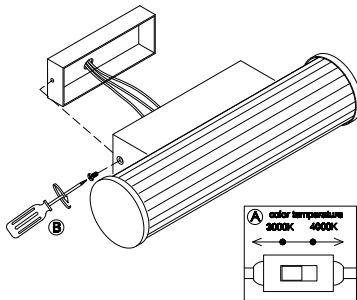

# NOVA LUCE

9215803 9215804  
9215805

1

Turn off the general switch

2

Drill holes & apply plastic anchors  
With screws

3

Connect the wires

4

Apply the side screws

5

Turn on the general switch