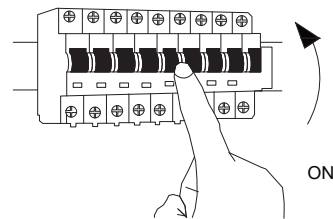

# NOVA LUCE

9215803 9215804  
9215805

1

Turn off the general switch

2

Drill holes & apply plastic anchors  
With screws

3

Connect the wires

4

Apply the side screws

5

Turn on the general switch