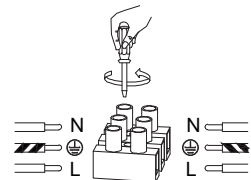

# NOVA LUCE

9215803 9215804  
9215805

1

Turn off the general switch

2

Drill holes & apply plastic anchors  
With screws

3

Connect the wires

4

Apply the side screws

5

Turn on the general switch