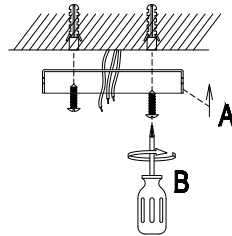

# NOVA LUCE

9215803 9215804  
9215805

1

Turn off the general switch

2

Drill holes & apply plastic anchors  
With screws

3

Connect the wires

4

Apply the side screws

5

Turn on the general switch