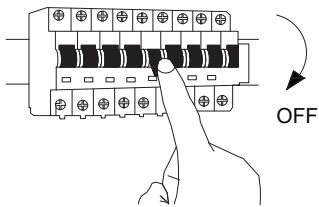

# NOVA LUCE

9215803 9215804  
9215805

1

Turn off the general switch

2

Drill holes & apply plastic anchors  
With screws

3

Connect the wires

4

Apply the side screws

5

Turn on the general switch