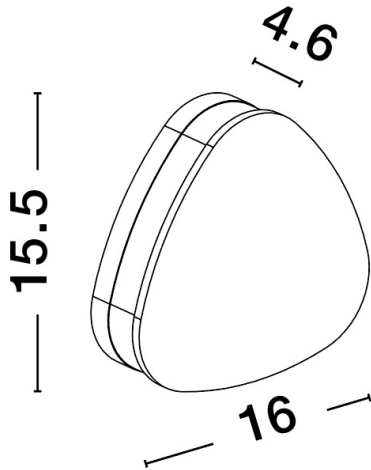

## PRODUCT PHOTOGRAPH

## TECHNICAL DRAWING

## DIMENSION & WEIGHT

LxWxH (cm)	L: 16 W: 4,6 H: 15,5
Cut out (cm)	N/A
Weight (Kgr)	0.6

### PHOTOMETRICAL DATA

Luminous Flux	<b>265 lm</b>
Color Temperature	<b>3000K</b>
Light Color (Designation)	<b>Warm White</b>