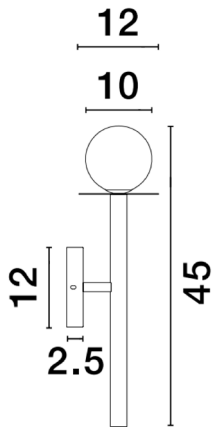

## TECHNICAL DRAWING

## DIMENSION & WEIGHT

LxWxH (cm)	L: 12 W: 14 H: 45
Cut out (cm)	N/A
Weight (Kgr)	0.7