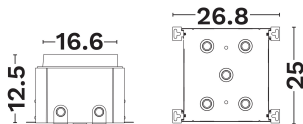

LxWxH (cm)	:25 W:26.8 H:12.5 cm
Cut out (cm)	N/A
Weight (Kgr)	N/A

TECHNICAL DRAWING

MATERIAL & COLOR

Product Color	Black
Body Material	Pvc
Cover Material	N/A

APPLICATION & MOUNTING

Ambient Working Temp.	45 C
Type of Protection	N/A
Protection Class IK	N/A
Dimmable	N/A
Type of Dimming (Optional)	N/A
Mounting type	N/A
Mounting Depth (cm)	N/A
Led Module Replaceable	N/A
Light Source	N/A
Adjustable	N/A