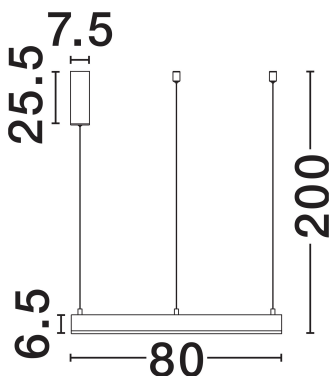

NOVA LUCE

PRODUCT DATASHEET

Version: 001

PRODUCT PHOTOGRAPH

TECHNICAL DRAWING

GENERAL INFORMATION

Product Code	9190648
Collection	Indoor
Product Category	Suspension
Product Family	Motif
Mounting Location	Wall
Application Environment	Indoor
Specifications	N/A

DIMENSION & WEIGHT

LxWxH (cm)	D: 80 H: 120
Cut Out (cm)	N/A
Weight (Kgr)	2.5

MATERIAL & COLOR

Product Color	Brass Gold
Body Material	Aluminium & Acrylic

APPLICATION & MOUNTING

Ambient Working Temp.	Max 45°C
Type of Protection	IP20
Dimmable	Yes
Type of Dimming	Triac
Mounting type	Surface
Mounting Depth (cm)	N/A
Led Module Replaceable	No
Light Source	LED

Power (Nominal)	50W
Input voltage (Nominal)	220-240V
Mains Frequency	50/60Hz

PHOTOMETRICAL DATA

Luminous Flux	3684lm
Color Temperature	3000K
Light Color (Designation)	Warm White

WARRANTY

Warranty	3 Years
----------	----------------