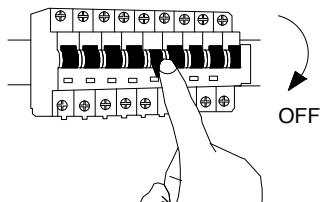

NOVA LUCE

9620160

1

Turn off the general switch

2

Drill holes
& Apply plastic anchors with screws

3

Connect the wires

4

Apply the side screws

5

Apply the bulb

6

Apply the glass into place
By rotating

7

Turn on the general switch