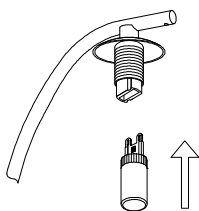

NOVA LUCE

9620160

1

Turn off the general switch

2

Drill holes
& Apply plastic anchors with screws

3

Connect the wires

4

Apply the side screws

5

Apply the bulb

6

Apply the glass into place
By rotating

7

Turn on the general switch