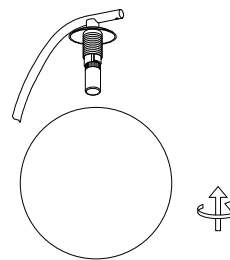

NOVA LUCE

9620160

1

Turn off the general switch

2

Drill holes
& Apply plastic anchors with screws

3

Connect the wires

4

Apply the side screws

5

Apply the bulb

6

Apply the glass into place
By rotating

7

Turn on the general switch