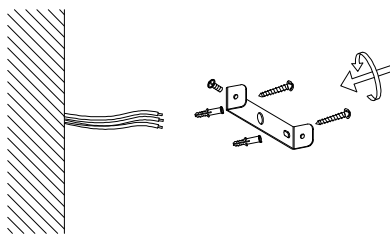

NOVA LUCE

9620160

1

Turn off the general switch

2

Drill holes
& Apply plastic anchors with screws

3

Connect the wires

4

Apply the side screws

5

Apply the bulb

6

Apply the glass into place
By rotating

7

Turn on the general switch