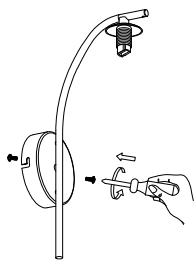

NOVA LUCE

9620160

1

Turn off the general switch

2

Drill holes
& Apply plastic anchors with screws

3

Connect the wires

4

Apply the side screws

5

Apply the bulb

6

Apply the glass into place
By rotating

7

Turn on the general switch