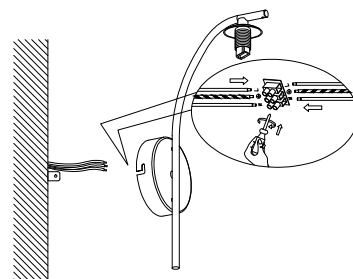

NOVA LUCE

9620160

1

Turn off the general switch

2

Drill holes
& Apply plastic anchors with screws

3

Connect the wires

4

Apply the side screws

5

Apply the bulb

6

Apply the glass into place
By rotating

7

Turn on the general switch