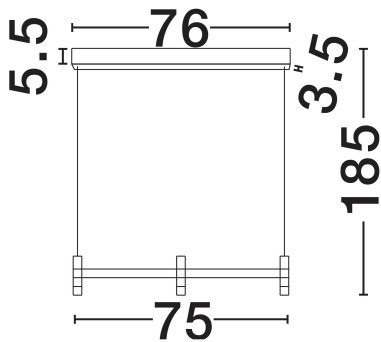

NOVA LUCE

PRODUCT DATASHEET

Version: 001

PRODUCT PHOTOGRAPH

TECHNICAL DRAWING

GENERAL INFORMATION

| | |
|-------------------------|------------|
| Product Code | 9002091 |
| Collection | Indoor |
| Product Category | Suspension |
| Product Family | Poetic |
| Mounting Location | Wall |
| Application Environment | Indoor |
| Specifications | N/A |

DIMENSION & WEIGHT

| | |
|--------------|---------------------|
| LxWxH (cm) | L: 75 W: 3.5 H: 185 |
| Cut Out (cm) | N/A |
| Weight (Kgr) | 1.7 |

MATERIAL & COLOR

| | |
|---------------|---------------------|
| Product Color | Sandy Black |
| Body Material | Aluminium & Acrylic |