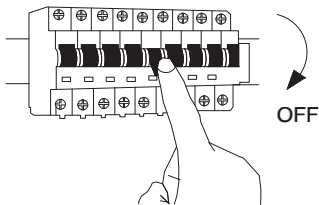

NOVA LUCE

9081819

①

Turn off the general switch

②

Align, mark & drill holes
Tie up the screws

③

Connect wires

④

Put it in place
& tie up side screws
to make it stable

⑤

Turn on the general switch

⑥