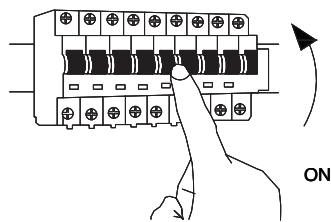

NOVA LUCE

9081819

①

Turn off the general switch

②

Align, mark & drill holes
Tie up the screws

③

Connect wires

④

Put it in place
& tie up side screws
to make it stable

⑤

Turn on the general switch

⑥