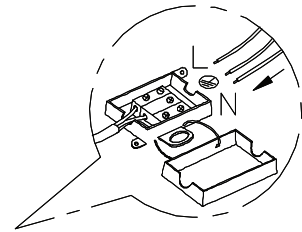

NOVA LUCE

9081819

①

Turn off the general switch

②

Align, mark & drill holes
Tie up the screws

③

Connect wires

④

Put it in place
& tie up side screws
to make it stable

⑤

Turn on the general switch

⑥