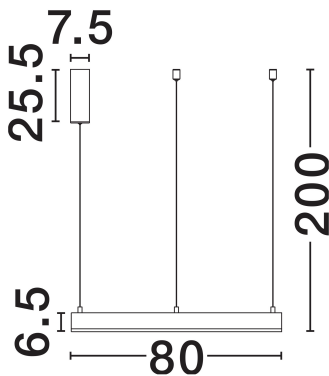

NOVA LUCE

PRODUCT DATASHEET

Version: 001

PRODUCT PHOTOGRAPH

TECHNICAL DRAWING

GENERAL INFORMATION

Product Code	9530210
Collection	Indoor
Product Category	Suspension
Product Family	Motif
Mounting Location	Wall
Application Environment	Indoor
Specifications	N/A

DIMENSION & WEIGHT

LxWxH (cm)	D: 80 H: 200
Cut Out (cm)	N/A
Weight (Kgr)	2.6

MATERIAL & COLOR

Product Color	Sandy White
Body Material	Aluminium & Acrylic

APPLICATION & MOUNTING

Ambient Working Temp.	Max 45°C
Type of Protection	IP20
Dimmable	Yes
Type of Dimming	Triac
Mounting type	Surface
Mounting Depth (cm)	N/A
Led Module Replaceable	No
Light Source	LED

Power (Nominal)	50W
Input voltage (Nominal)	220-240V
Mains Frequency	50/60Hz

PHOTOMETRICAL DATA

Luminous Flux	3684lm
Color Temperature	2700-6000K
Light Color (Designation)	WW - CW

WARRANTY

Warranty	3 Years
----------	----------------