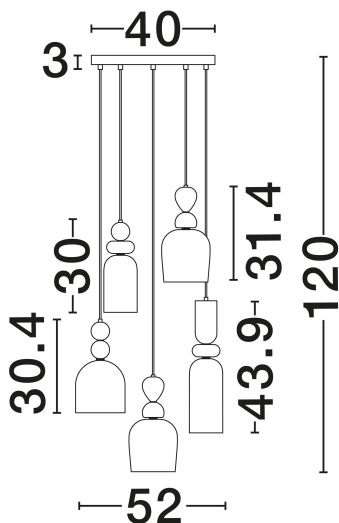

TECHNICAL DRAWING

GENERAL INFORMATION

Product Code	9009238
Collection	Indoor
Product Category	Suspension
Product Family	Murano
Mounting Location	Ceiling
Application Environment	Indoor
Specifications	N/A

DIMENSION & WEIGHT

LxWxH (cm)	D: 51.7 H: 120
Cut Out (cm)	N/A
Weight (Kgr)	5.2

MATERIAL & COLOR

Product Color	Glossy Dark Green, Blue Gray Pink, Glossy Light Green, Orange, Light Gray & Sandy
Body Material	Glass & Metal

APPLICATION & MOUNTING

Ambient Working Temp.	Max 45°C
Type of Protection	IP20
Dimmable	N/A
Type of Dimming	N/A
Mounting type	Surface
Mounting Depth (cm)	N/A
Led Module Replaceable	Yes
Light Source	E14

NOVA LUCE S.A

Schimatari Viotias
32009, Greece

+30 22620 58 121
+30 22620 56 743

info@novaluce.com
www.novaluce.com