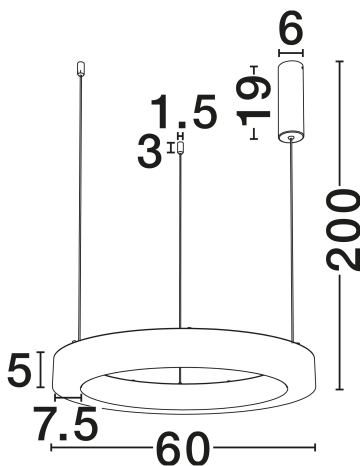

NOVA LUCE

PRODUCT DATASHEET

Version: 001

PRODUCT PHOTOGRAPH

TECHNICAL DRAWING

GENERAL INFORMATION

Product Code	9019812
Collection	Indoor
Product Category	Suspension
Product Family	Vaster
Mounting Location	Wall
Application Environment	Indoor
Specifications	N/A

DIMENSION & WEIGHT

LxWxH (cm)	D: 60 H: 200
Cut Out (cm)	N/A
Weight (Kgr)	4.2

MATERIAL & COLOR

Product Color	Matt Black
Body Material	Steel, Aluminium & Imitated Alabaster

APPLICATION & MOUNTING

Ambient Working Temp.	Max 45°C
Type of Protection	IP20
Dimmable	Yes
Type of Dimming	Triac
Mounting type	Surface
Mounting Depth (cm)	N/A
Led Module Replaceable	No
Light Source	LED

Power (Nominal)	36W
Input voltage (Nominal)	220-240V
Mains Frequency	50/60Hz

PHOTOMETRICAL DATA

Luminous Flux	2149lm
Color Temperature	3000K
Light Color (Designation)	Warm White

WARRANTY

Warranty	3 Years
----------	----------------