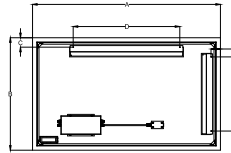

NOVA LUCE

9006027

1

Turn off the general switch

2

2 Select hanging direction

Map

3

Drill Holes apply plastic anchors with screws

4

Connect the wires

5

Hang it on

6

Turn on the general switch

LED ON/OFF Demister ON/OFF