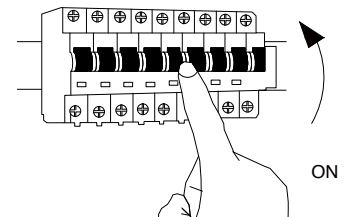

NOVA LUCE

9006027

1

Turn off the general switch

2

2 Select hanging direction

Map

3

Drill Holes apply plastic anchors with screws

4

Connect the wires

5

Hang it on

6

Turn on the general switch

LED ON/OFF Demister ON/OFF