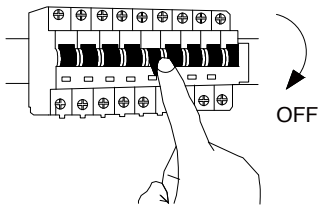

NOVA LUCE

9006027

1

Turn off the general switch

2

2 Select hanging direction

Map

3

Drill Holes apply plastic anchors with screws

4

Connect the wires

5

Hang it on

6

Turn on the general switch

LED ON/OFF Demister ON/OFF