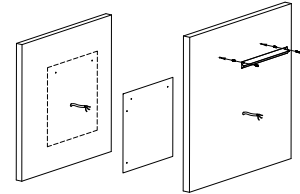

NOVA LUCE

9006027

1

Turn off the general switch

2

2 Select hanging direction

Map

3

Drill Holes apply plastic anchors with screws

4

Connect the wires

5

Hang it on

6

Turn on the general switch

LED ON/OFF Demister ON/OFF