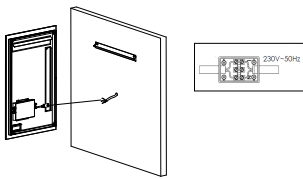

NOVA LUCE

9006027

1

Turn off the general switch

2

2 Select hanging direction

Map

3

Drill Holes apply plastic anchors with screws

4

Connect the wires

5

Hang it on

6

Turn on the general switch

LED ON/OFF Demister ON/OFF