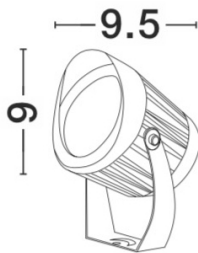

NOVA LUCE

PRODUCT DATASHEET

Version: 001

PRODUCT PHOTOGRAPH

TECHNICAL DRAWING

GENERAL INFORMATION

Product Code	9240677
Collection	Outdoor
Product Category	Spotlights
Product Family	NORTH
Mounting Location	Ground
Application Environment	Outdoor

DIMENSION & WEIGHT

LxWxH (cm)	D: 9 H: 9,5
Cut out (cm)	N/A
Weight (Kgr)	0.9

MATERIAL & COLOR

Product Color	Black
Body Material	Aluminium&-Glass

APPLICATION & MOUNTING

Ambient Working Temp.	Max 40 oC
Type of Protection	IP65
Dimmable	No
Type of Dimming (Optional)	N/A
Mounting type	Surface
Mounting Depth (cm)	N/A
Led Module Replaceable	No
Light Source	LED