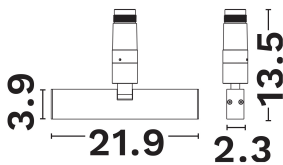

COMPATIBLE WITH

— On/Off Driver: N/A

— Triac Driver: N/A

— Dali Driver: N/A

GENERAL INFORMATION

Product Code	9492830
Product Category	Systems
Product Family	Imagine Lighting Systems
Mounting Location	Ceiling
Application Environment	Indoor

DIMENSION & WEIGHT

LxWxH (cm)	L: 26.9 W: 2.3 H: 13.5
Cut out (cm)	N/A
Weight (Kgr)	N/A

MATERIAL & COLOR

Product Color	Black
Body Material	Aluminium
Cover Material	N/A

APPLICATION & MOUNTING

Ambient Working Temp.	45 C
Type of Protection	IP20
Protection Class IK	IK03
Dimmable	No
Type of Dimming (Optional)	N/A
Mounting type	Surface
Mounting Depth (cm)	Ceiling
Led Module Replaceable	No
Light Source	Led
Adjustable	Yes

NOVA LUCE S.A

Schimatari Viotias
32009, Greece

+30 22620 58 121
+30 22620 56 743

info@novaluce.com
www.novaluce.com