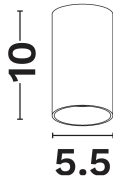

NOVA LUCE

PRODUCT DATASHEET

Version: 001

PRODUCT PHOTOGRAPH

GENERAL INFORMATION

Product Code	9011497
Product Category	Ceiling
Product Family	Mnia
Mounting Location	Ceiling
Application Environment	Indoor

DIMENSION & WEIGHT

LxWxH (cm)	D:5.5 H:10 cm
Cut out (cm)	N/A
Weight (Kgr)	N/A

TECHNICAL DRAWING

MATERIAL & COLOR

Product Color	White
Body Material	Aluminium
Cover Material	N/A

APPLICATION & MOUNTING

Ambient Working Temp.	45 C
Type of Protection	IP20
Protection Class IK	N/A
Dimmable	N/A
Type of Dimming (Optional)	N/A
Mounting type	Surface
Mounting Depth (cm)	Ceiling
Led Module Replaceable	Yes
Light Source	Led Gu10
Adjustable	No

ELECTRICAL DATA

Power (Nominal)	Max10W
Input voltage (Nominal)	220-240Vac
Mains Frequency	50/60Hz
Output voltage	N/A
Output Current	N/A
Power Factor	N/A
Efficiency	N/A
SVM	N/A
Pst	N/A
Class	N/A

PHOTOMETRICAL DATA