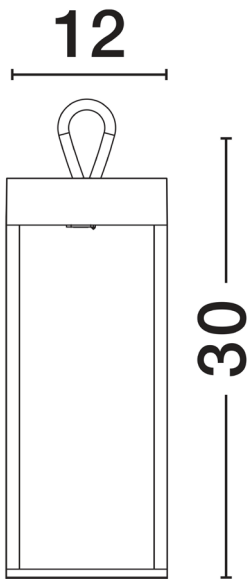

## PRODUCT PHOTOGRAPH

## TECHNICAL DRAWING

## DIMENSION & WEIGHT

LxWxH (cm)	L: 12 W: 12 H: 30
Cut out (cm)	N/A
Weight (Kgr)	1.375