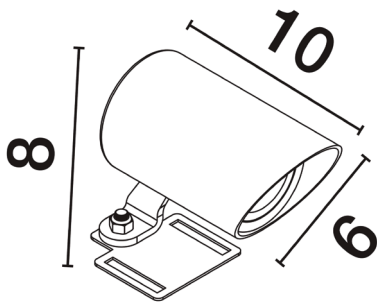

NOVA LUCE

PRODUCT DATASHEET

Version: 001

PRODUCT PHOTOGRAPH

TECHNICAL DRAWING

GENERAL INFORMATION

Product Code	9030921
Collection	Outdoor
Product Category	Wall
Product Family	One
Mounting Location	Wall
Application Environment	Outdoor
Specifications	Antisalt Protection

DIMENSION & WEIGHT

LxWxH (cm)	L: 6 W: 8 H: 10
Cut out (cm)	N/A
Weight (Kgr)	0.42

MATERIAL & COLOR

Product Color	Black
Body Material	Aluminium & Pc

APPLICATION & MOUNTING

Ambient Working Temp.	Max 45 oC
Type of Protection	IP65
Dimmable	No
Type of Dimming (Optional)	N/A
Mounting type	Surface
Mounting Depth (cm)	N/A
Led Module Replaceable	No
Light Source	LED

Power (Nominal)	8W
Input voltage (Nominal)	24Vdc
Mains Frequency	50/60Hz

PHOTOMETRICAL DATA

Luminous Flux	464 lm
Color Temperature	3000 K
Light Color (Designation)	Warm White

WARRANTY

Warranty	3 Years
----------	----------------