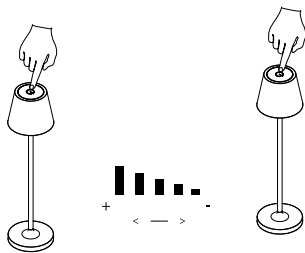

# NOVA LUCE

9030712

1 Touch & Turn It ON

2 Touch & Turn It OFF

3 By Long Press Dimm it or Bright It Up

4 Connect To the Charger When The Battery Is Low

5 Long Lasting Battery life