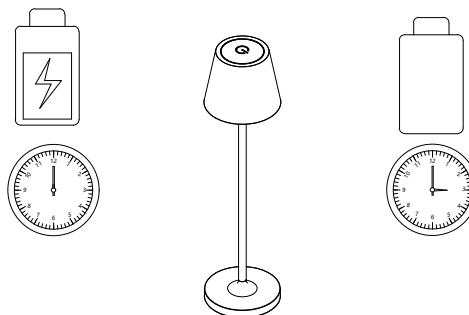

# NOVA LUCE

9030712

1 Touch & Turn It ON

2 Touch & Turn It OFF

3 By Long Press Dimm it or Bright It Up

4 Connect To the Charger When The Battery Is Low

5 Long Lasting Battery life