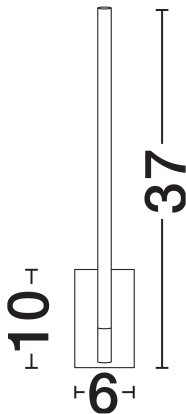

NOVA LUCE

PRODUCT DATASHEET

Version: 001

PRODUCT PHOTOGRAPH

TECHNICAL DRAWING

GENERAL INFORMATION

Product Code	9180711
Collection	Indoor
Product Category	Wall
Product Family	Raccio
Mounting Location	Wall
Application Environment	Indoor
Specifications	N/A

DIMENSION & WEIGHT

LxWxH (cm)	L: 6 W: 10 H: 37
Cut Out (cm)	N/A
Weight (Kgr)	0.3

MATERIAL & COLOR

Product Color	Brass Gold
Body Material	Metal & Acrylic

APPLICATION & MOUNTING

Ambient Working Temp.	Max 45°C
Type of Protection	IP20
Dimmable	No
Type of Dimming	N/A
Mounting type	Surface
Mounting Depth (cm)	N/A
Led Module Replaceable	No
Light Source	LED

Power (Nominal)	6W
Input voltage (Nominal)	220-240V
Mains Frequency	50/60Hz

PHOTOMETRICAL DATA

Luminous Flux	280lm
Color Temperature	3000K
Light Color (Designation)	Warm White

WARRANTY

Warranty	3 Years
----------	----------------