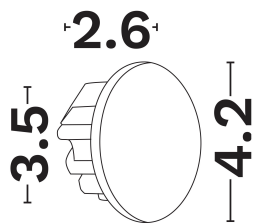

NOVA LUCE

PRODUCT DATASHEET

Version: 001

PRODUCT PHOTOGRAPH

TECHNICAL DRAWING

COMPATIBLE WITH

— On/Off Driver: Included

— Triac Driver: N/A

— Dali Driver: 9844145

GENERAL INFORMATION

Product Code	9844047
Product Category	Step Lights
Product Family	Atrium
Mounting Location	Ceiling
Application Environment	Indoor

DIMENSION & WEIGHT

LxWxH (cm)	D:4.2 H:2.6 cm
Cut out (cm)	3,5
Weight (Kgr)	N/A

Power (Nominal)	3
Input voltage (Nominal)	220-240Vac
Mains Frequency	50/60Hz
Output voltage	3,2Vdc
Output Current	500mA
Power Factor	0,5
Efficiency	>73%
SVM	<0.4
Pst	<1
Class	II

PHOTOMETRICAL DATA

Luminous Flux	20
Luminous Efficacy	6.7
Color Temperature	2700
Light Color (Designation)	Warm White
CRI	>80
SDCM	<3
Beam Angle	180
UGR	<19