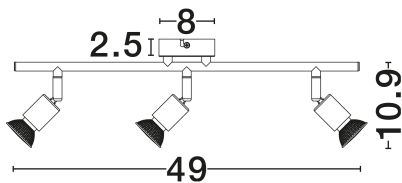

DIMENSION & WEIGHT

LxWxH (cm)	L: 49 W: 8 H: 10.9
Cut Out (cm)	N/A
Weight (Kgr)	0.55

MATERIAL & COLOR

Product Color	Satin Nickel
Body Material	Metal

TECHNICAL DRAWING

APPLICATION & MOUNTING

Ambient Working Temp.	Max 45°C
Type of Protection	IP20
Dimmable	Yes
Type of Dimming	N/A
Mounting type	Surface
Mounting Depth (cm)	N/A
Led Module Replaceable	Yes
Light Source	GU10

Power (Nominal)	3 x 10W
Input voltage (Nominal)	100-240V
Mains Frequency	50/60Hz

PHOTOMETRICAL DATA

Luminus Flux	N/A
Color Temperature	N/A
Light Color (Designation)	N/A

WARRANTY

Warranty	3 Years
----------	----------------