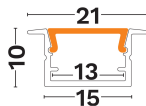

NOVA LUCE

PRODUCT DATASHEET

Version: 001

PRODUCT PHOTOGRAPH

TECHNICAL DRAWING

COMPATIBLE WITH

— On/Off Driver: N/A

— Triac Driver: N/A

— Dali Driver: N/A

GENERAL INFORMATION

Product Code	9254102
Product Category	Aluminium Profiles
Product Family	Recessed
Mounting Location	N/A
Application Environment	N/A

DIMENSION & WEIGHT

LxWxH (cm)	L:200 W:1.5 H:1 cm
Cut out (cm)	N/A
Weight (Kgr)	N/A

MATERIAL & COLOR

Product Color	N/A
Body Material	Aluminium
Cover Material	N/A

APPLICATION & MOUNTING

Ambient Working Temp.	45 C
Type of Protection	N/A
Protection Class IK	N/A
Dimmable	N/A
Type of Dimming (Optional)	N/A
Mounting type	N/A
Mounting Depth (cm)	N/A
Led Module Replaceable	No
Light Source	Led
Adjustable	No

NOVA LUCE S.A

Schimatari Viotias
32009, Greece

+30 22620 58 121
+30 22620 56 743

info@novaluce.com
www.novaluce.com