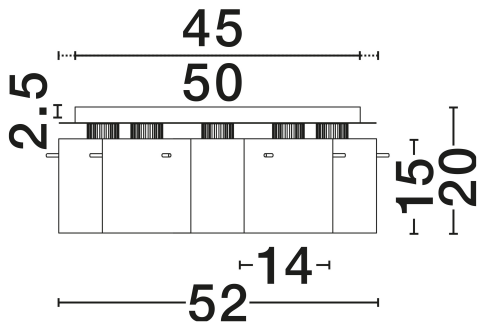

NOVA LUCE

PRODUCT DATASHEET

Version: 001

PRODUCT PHOTOGRAPH

TECHNICAL DRAWING

GENERAL INFORMATION

Product Code	9236204
Collection	Indoor
Product Category	Ceiling
Product Family	Mirbi
Mounting Location	Ceiling
Application Environment	Indoor
Specifications	N/A

DIMENSION & WEIGHT

LxWxH (cm)	D: 50 H: 16
Cut Out (cm)	N/A
Weight (Kgr)	4.78

MATERIAL & COLOR

Product Color	Smokey & Sandy Black
Body Material	Glass & Steel

APPLICATION & MOUNTING

Ambient Working Temp.	Max 45°C
Type of Protection	IP20
Dimmable	Yes
Type of Dimming	N/A
Mounting type	Surface
Mounting Depth (cm)	N/A
Led Module Replaceable	Yes
Light Source	E27

Power (Nominal)	5x12W
Input voltage (Nominal)	100-240V
Mains Frequency	50/60Hz

PHOTOMETRICAL DATA

Luminous Flux	N/A
Color Temperature	N/A
Light Color (Designation)	N/A

WARRANTY

Warranty	3 Years
----------	----------------