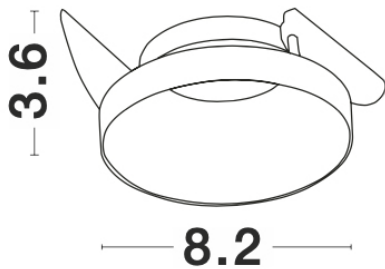

COMPATIBLE WITH

— On/Off Driver: N/A

— Triac Driver: N/A

— Dali Driver: N/A

GENERAL INFORMATION

Product Code	94500
Product Category	Downlights GU10
Product Family	Zelmira
Mounting Location	Ceiling
Application Environment	Indoor

DIMENSION & WEIGHT

LxWxH (cm)	D: 8,2 H: 3,6
Cut out (cm)	7.5
Weight (Kgr)	0.08

MATERIAL & COLOR

Product Color	Black & Gold
Body Material	Aluminium
Cover Material	N/A

APPLICATION & MOUNTING

Ambient Working Temp.	45 C
Type of Protection	IP20
Protection Class IK	IK03
Dimmable	N/A
Type of Dimming (Optional)	N/A
Mounting type	Surface
Mounting Depth (cm)	Ceiling
Led Module Replaceable	Yes
Light Source	LED GU10 / MR16
Adjustable	No

NOVA LUCE S.A

Schimatari Viotias
32009, Greece

+30 22620 58 121
+30 22620 56 743

info@novaluce.com
www.novaluce.com