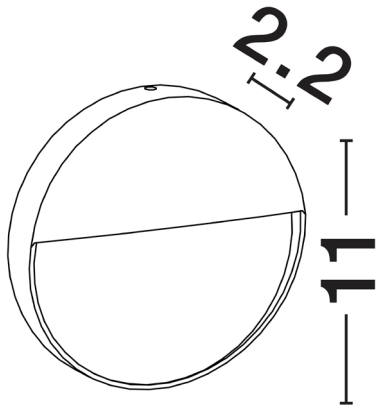

NOVA LUCE

PRODUCT DATASHEET

Version: 001

PRODUCT PHOTOGRAPH

TECHNICAL DRAWING

GENERAL INFORMATION

Product Code	9030814
Collection	Outdoor
Product Category	Wall
Product Family	Toby
Mounting Location	Wall
Application Environment	Outdoor
Specifications	Antisalt Protection

DIMENSION & WEIGHT

LxWxH (cm)	L: 10,5 W: 2,2 H: 10,5
Cut out (cm)	N/A
Weight (Kgr)	0.19

MATERIAL & COLOR

Product Color	White
Body Material	Aluminium & Pc

APPLICATION & MOUNTING

Ambient Working Temp.	Max 45 oC
Type of Protection	IP54
Dimmable	No
Type of Dimming (Optional)	N/A
Mounting type	Surface
Mounting Depth (cm)	N/A
Led Module Replaceable	No
Light Source	LED

Power (Nominal)	3 W
Input voltage (Nominal)	220-240Vac
Mains Frequency	50/60Hz

PHOTOMETRICAL DATA

Luminous Flux	150 lm
Color Temperature	3000 K
Light Color (Designation)	Warm White

WARRANTY

Warranty	3 Years
----------	----------------