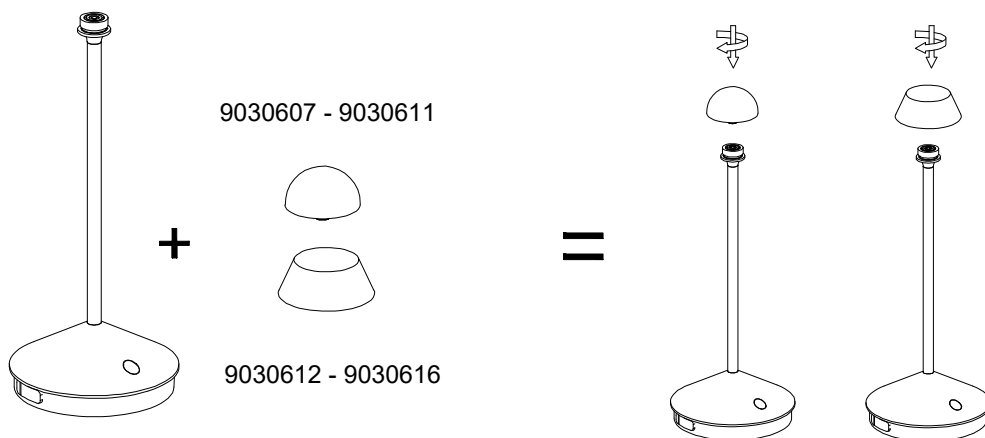

NOVA LUCE

9030607 - 9030621

9030617 - 9030621

1. Apply the cap by your choice

2. By rotating apply the cap

3. Charge the lamp until the led changes to green.

4. You can use USB cable or the charging base

3. To turn on/ off the lamp
please touch the switch on the top

4. The lamp is dimmable