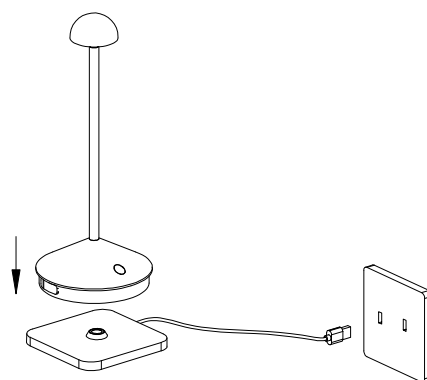

NOVA LUCE

9030607 - 9030621

9030617 - 9030621

1. Apply the cap by your choice

2. By rotating apply the cap

3. Charge the lamp until the led changes to green.

4. You can use USB cable or the charging base

3. To turn on/ off the lamp
please touch the switch on the top

4. The lamp is dimmable