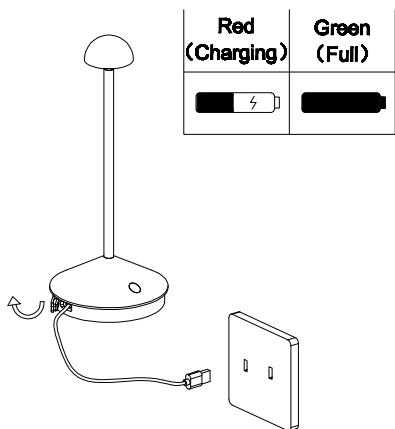

NOVA LUCE

9030607 - 9030621

9030617 - 9030621

1. Apply the cap by your choice

2. By rotating apply the cap

3. Charge the lamp until the led changes to green.

4. You can use USB cable or the charging base

3. To turn on/ off the lamp
please touch the switch on the top

4. The lamp is dimmable