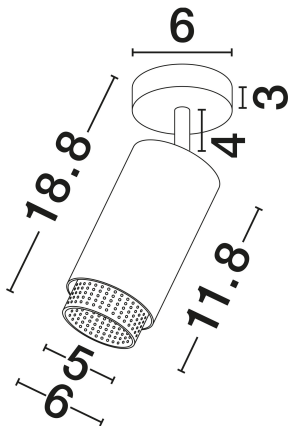

NOVA LUCE

PRODUCT DATASHEET

Version: 001

PRODUCT PHOTOGRAPH

TECHNICAL DRAWING

GENERAL INFORMATION

Product Code	9011402
Collection	Indoor
Product Category	Ceiling
Product Family	Nessi
Mounting Location	Ceiling
Application Environment	Indoor
Specifications	N/A

DIMENSION & WEIGHT

LxWxH (cm)	D: 6 H: 18.8
Cut Out (cm)	N/A
Weight (Kgr)	0.2

MATERIAL & COLOR

Product Color	Sandy White & Black
Body Material	Aluminium

APPLICATION & MOUNTING

Ambient Working Temp.	Max 45°C
Type of Protection	IP20
Dimmable	Yes
Type of Dimming	N/A
Mounting type	Surface
Mounting Depth (cm)	N/A
Led Module Replaceable	Yes
Light Source	MR16/GU10

Power (Nominal)	1x10W
Input voltage (Nominal)	100-240V
Mains Frequency	50/60Hz

PHOTOMETRICAL DATA

Luminous Flux	N/A
Color Temperature	N/A
Light Color (Designation)	N/A

WARRANTY

Warranty	3 Years
----------	----------------