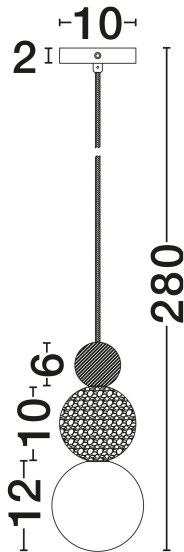

NOVA LUCE

PRODUCT DATASHEET

Version: 001

PRODUCT PHOTOGRAPH

TECHNICAL DRAWING

GENERAL INFORMATION

Product Code	9019802
Collection	Indoor
Product Category	Suspension
Product Family	Maris
Mounting Location	Wall
Application Environment	Indoor
Specifications	N/A

DIMENSION & WEIGHT

LxWxH (cm)	D: 12 H: 280
Cut Out (cm)	N/A
Weight (Kgr)	1.5

MATERIAL & COLOR

Product Color	Natural
Body Material	Travertine, Wood & Opal Glass

APPLICATION & MOUNTING

Ambient Working Temp.	Max 45°C
Type of Protection	IP20
Dimmable	N/A
Type of Dimming	N/A
Mounting type	Surface
Mounting Depth (cm)	N/A
Led Module Replaceable	Yes
Light Source	G9

Power (Nominal)	1x5W
Input voltage (Nominal)	220-240V
Mains Frequency	50/60Hz

PHOTOMETRICAL DATA

Luminous Flux	N/A
Color Temperature	N/A
Light Color (Designation)	N/A

WARRANTY

Warranty	3 Years
----------	----------------